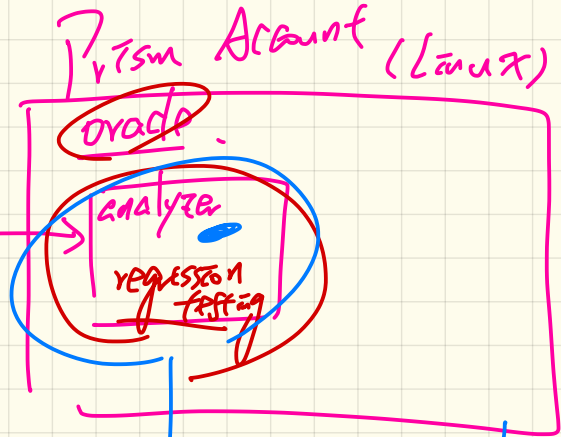

↳ add\_class

add\_guar

add\_command

} → Error checking.

↑ -type- code

↳ ? nil

# Work from home

Your Laptop WinSCP

rsyncd  
- compile  
- debug.

ec19.05 -c-compile  
-config

M/W 13:00 ~ 14:30

T/T 14:30 ~ 16:00

✓  
[FRI] → 13:30 ~ 15:00

[TUE] → ~~11~~ 11 am ~ 12:30 pm